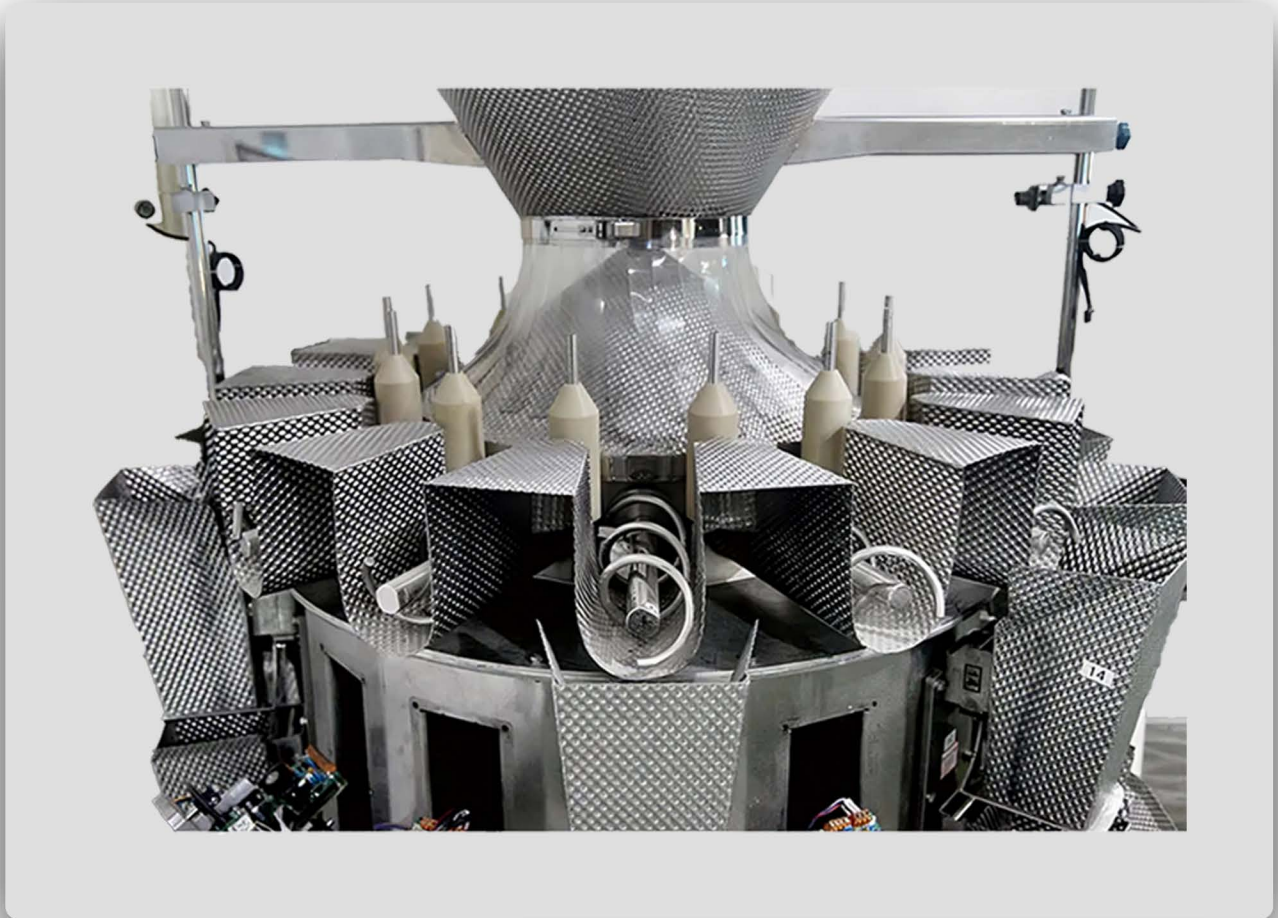

**ELEVATION
SERIES**

14 Head Screw Feed Weigher
for Sticky Products

Unique Screw Feeding Mechanism for
Hard to Feed and Sticky Products, such as
Fish, Chicken, Beef, Pork and More.

MONTANE
Packaging Machinery